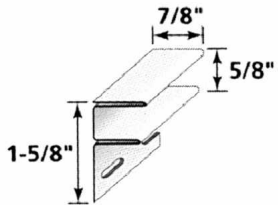

Restoration Classic - Double 4.5 "Dutchlap - Cedar Finish

Part #	Length	Thickness	Projection	Squares/Ctn	Panels/Ctn	Colors	Price
3611931	12' 1"	.044"	5/8"	2	22	Snow	$69.95 Sq.
3611908	12' 1"	.044"	5/8"	2	22	Soft Almond	$71.95 Sq.
3611959	12' 1"	.044"	5/8"	2	22	Savannah Wicker	$71.95 Sq.
3611904	12' 1"	.044"	5/8"	2	22	Herring Bone	$71.95 Sq.
3611996	12' 1"	.044"	5/8"	2	22	Ice	$71.95 Sq.
3611954	12' 1"	.044"	5/8"	2	22	Country Suede	$71.95 Sq.
3611933	12' 1"	.044"	5/8"	2	22	Sterling Gray	$71.95 Sq.
3611911	12' 1"	.044"	5/8"	2	22	Heritage Cream	$71.95 Sq.
3611902	12' 1"	.044"	5/8"	2	22	Champagne	$71.95 Sq.
3611909	12' 1"	.044"	5/8"	2	22	Warm Sand	$71.95 Sq.
3611903	12' 1"	.044"	5/8"	2	22	Pale Ivory	$71.95 Sq.
3611960	12' 1"	.044"	5/8"	2	22	Natural Clay*	$72.95 Sq.
3611932	12' 1"	.044"	5/8"	2	22	Oxford Blue*	$72.95 Sq.
3611934	12' 1"	.044"	5/8"	2	22	Granite Gray*	$72.95 Sq.
3611942	12' 1"	.044"	5/8"	2	22	Cypress*	$72.95 Sq.

* Special Order Colors