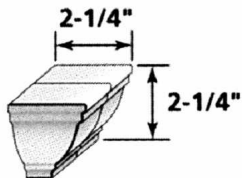

Part #	Length	Thickness	Projection	Squares/Ctn	Panels/Ctn	Colors	Price
3661031	12' 1"	.044"	5/8"	2	24	Snow	$69.95 Sq.
3661008	12' 1"	.044"	5/8"	2	24	Soft Almond	$71.95 Sq.
3661059	12' 1"	.044"	5/8"	2	24	Savannah Wicker	$71.95 Sq.
3661004	12' 1"	.044"	5/8"	2	24	Herring Bone	$71.95 Sq.
3661096	12' 1"	.044"	5/8"	2	24	Ice	$71.95 Sq.
3661054	12' 1"	.044"	5/8"	2	24	Country Suede	$71.95 Sq.
3661033	12' 1"	.044"	5/8"	2	24	Sterling Gray	$71.95 Sq.
3661011	12' 1"	.044"	5/8"	2	24	Heritage Cream	$71.95 Sq.
3661002	12' 1"	.044"	5/8"	2	24	Champagne	$71.95 Sq.
3661009	12' 1"	.044"	5/8"	2	24	Warm Sand	$71.95 Sq.
3661003	12' 1"	.044"	5/8"	2	24	Pale Ivory	$71.95 Sq.
3661060	12' 1"	.044"	5/8"	2	24	Natural Clay*	$72.95 Sq.
3661032	12' 1"	.044"	5/8"	2	24	Oxford Blue*	$72.95 Sq.
3661034	12' 1"	.044"	5/8"	2	24	Granite Gray*	$72.95 Sq.
3661042	12' 1"	.044"	5/8"	2	24	Cypress*	$72.95 Sq.

* Special Order Colors