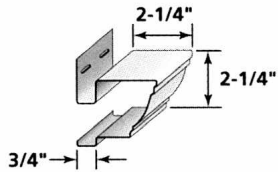

Restoration Classic - Double 4.5" Clapboard - Smooth Finish

Part #	Length	Thickness	Projection	Squares/Ctn	Panels/Ctn	Colors	Price
3611831	12' 1"	.044"	5/8"	2	22	Snow	$69.95 Sq.
3611808	12' 1"	.044"	5/8"	2	22	Soft Almond	$71.95 Sq.
3611859	12' 1"	.044"	5/8"	2	22	Savannah Wicker	$71.95 Sq.
3611804	12' 1"	.044"	5/8"	2	22	Herring Bone	$71.95 Sq.
3611896	12' 1"	.044"	5/8"	2	22	Ice	$71.95 Sq.
3611854	12' 1"	.044"	5/8"	2	22	Country Suede	$71.95 Sq.
3611833	12' 1"	.044"	5/8"	2	22	Sterling Gray	$71.95 Sq.
3611811	12' 1"	.044"	5/8"	2	22	Heritage Cream	$71.95 Sq.
3611802	12' 1"	.044"	5/8"	2	22	Champagne	$71.95 Sq.
3611809	12' 1"	.044"	5/8"	2	22	Warm Sand	$71.95 Sq.
3611803	12' 1"	.044"	5/8"	2	22	Pale Ivory	$71.95 Sq.
3611860	12' 1"	.044"	5/8"	2	22	Natural Clay	$72.95 Sq.
3611832	12' 1"	.044"	5/8"	2	22	Oxford Blue	$72.95 Sq.
3611834	12' 1"	.044"	5/8"	2	22	Granite Gray	$72.95 Sq.
3611842	12' 1"	.044"	5/8"	2	22	Cypress	$72.95 Sq.

Restoration Classic - Double 4" Clapboard - Cedar Finish