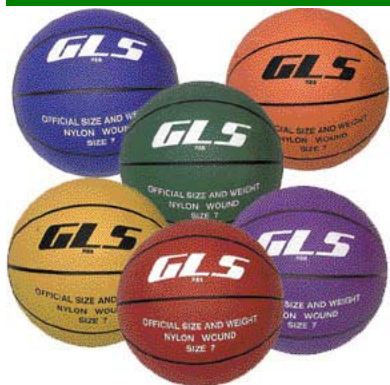

Item #	Each
24.CB100	\$18.99

Helmet Bags / Carts

Nylon Fence Bat Bag

- Holds 12 bats
- 420 Denier Oxford Nylon
- Hangs on fence, or rolls into a bat bag
- Webbed carrying handles
- Available in black only

Item #	Each
11.NFBB-12	\$21.99

Storage Carts

Wide Base Ball Cart

- Made of heavy duty plated steel
- Available in 12 to 16 ball carts
- 16 lbs./UPS

Item #	Description	Each
21.WBR-12	41"L X 16"W X 34"H	\$37.99
21.WBR-16	41"L X 16"W X 44"H	\$46.50

Volleyball Carts

Hammock Style Ball Cart

- Portable, lightweight aluminum frame
- Hammock style reinforced nylon bag
- Completely collapsible
- Holds 24 balls

Item #	Each
29.VCPRO	\$159.00

GLS is your #1 source for athletic equipment, athletic teamwear, PE, coaching supplies, field maintenance, exercise, sportswear, PE audio, timers, and official supplies.

GLS is equipped with in-house awards, design, embroidery, engraving, screen print, and tackle twill departments to meet all of your needs.

BasketBalls

Colored Rubber Basketballs

- Top quality rubber and scuff proof covers
- 100% Butyl bladders and computerized nylon windings for perfect balance and true play characteristics.
- Balls are available in sets of six (red , blue, yellow, orange, purple, and kelly) or individually