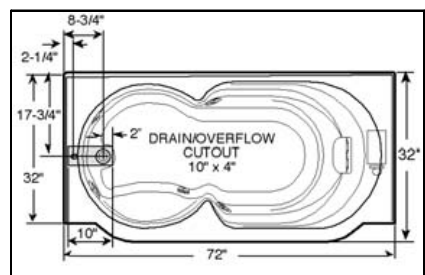

Jacuzzi Designer Series J-SHA II

SPECIFICATIONS
Size: L72" x W32" x H20"
6 Jets: Fully adj. 4, Neck 2
Motor HP: 2
Skirt: Removable, included
Capacity: 67 gal.
Shipping Wt.: 145 lbs.
Recommended Fixtures:
 Bellavista
OPTIONAL ACCESSORIES
Decorative Trim Kit
 (1) P412 (1) P413 Lg. jets,
 (1) P556-Sm. jet, C263 Pillow
 S750 RapidHeat Heater

	MODEL NO		LIST WHT	MODEL ITEM NO	LIST
Soaker Tub Not Available					
Whirlpool	P920 LH (LD-RP)	*44-0260	\$6496.00	Chrome R427-827 *44-8104	\$181.00
				Brass R427-829 *44-8107	\$320.00

Jacuzzi Builder Series NOVA 636 INTEGRAL SKIRT

SPECIFICATIONS
Size: L72" x W32" x H20"
6 Jets: Fully adj. 4, Neck 2
Motor HP: 2
Skirt: Removable, included
Capacity: 67 gal.
Shipping Wt.: 145 lbs.
Recommended Fixtures:
 Bellavista
OPTIONAL ACCESSORIES
Decorative Trim Kit
 (1) P412 (1) P413 Lg. jets,
 (1) P556-Sm. jet, C263 Pillow
 S750 RapidHeat Heater