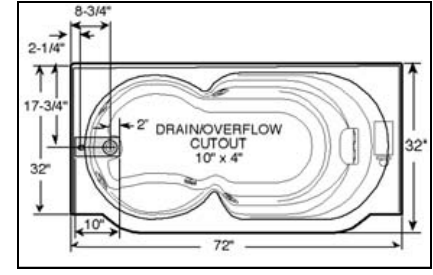

Jacuzzi Designer Series MERANO

SPECIFICATIONS
 Size: L72" x W32" x H20"
 6 Jets: Fully adj. 4, Neck 2
 Motor HP: 2
 Skirt: Removable, included
 Capacity: 67 gal.
 Shipping Wt.: 145 lbs.
 Recommended Fixtures:
 Bellavista
OPTIONAL ACCESSORIES
 Decorative Trim Kit
 (1) P412 (1) P413 Lg. jets,
 (1) P556-Sm. jet, C263 Pillow
 S750 RapidHeat Heater

MODEL NO	LIST COLOR	LIST WHT

Soaker Tub Not Available

Whirlpool	D953 RH (RD-LP)	*44-0180	*44-0181	*44-0182	\$3284.00	\$3184.00	Heater S750	44-7688	\$476.00
	D952 LH (LD-RP)	*44-0160	*44-0161	*44-0162	\$3284.00	\$3184.00			

** Limited to quantity on hand. Discontinued by Jacuzzi.*

Jacuzzi Builder Series AMIGA

SPECIFICATIONS
 Size: L72" x W32" x H20"
 6 Jets: Fully adj. 4, Neck 2
 Motor HP: 2
 Skirt: Removable, included
 Capacity: 67 gal.
 Shipping Wt.: 145 lbs.
 Recommended Fixtures:
 Bellavista
OPTIONAL ACCESSORIES
 Decorative Trim Kit
 (1) P412 (1) P413 Lg. jets,
 (1) P556-Sm. jet, C263 Pillow
 S750 RapidHeat Heater