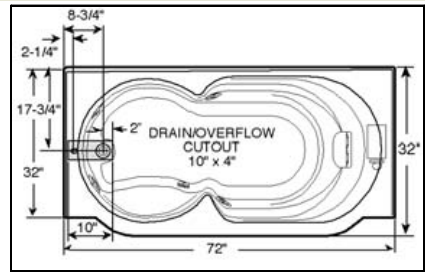

Whirlpools & Soakers
Saunas, Steamers

WHIRLPOOL BATHS • Jacuzzi 72" X 36"

Jacuzzi Builder Series AMIGA INTEGRAL SKIRT

SPECIFICATIONS
Size: L72" x W32" x H20"
6 Jets: Fully adj. 4, Neck 2
Motor HP: 2
Skirt: Removable, included
Capacity: 67 gal.
Shipping Wt.: 145 lbs.
Recommended Fixtures:
 Bellavista
OPTIONAL ACCESSORIES
Decorative Trim Kit
 (1) P412 (1) P413 Lg. jets,
 (1) P556-Sm. jet, C263 Pillow
 S750 RapidHeat Heater