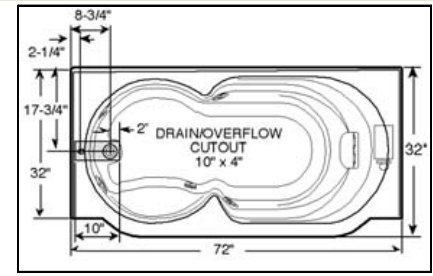

Jacuzzi Designer Series CORTINA

SPECIFICATIONS
 Size: L72" x W32" x H20"
 6 Jets: Fully adj. 4, Neck 2
 Motor HP: 2
 Skirt: Removable, included
 Capacity: 67 gal.
 Shipping Wt.: 145 lbs.
 Recommended Fixtures:
 Bellavista
OPTIONAL ACCESSORIES
 Decorative Trim Kit
 (1) P412 (1) P413 Lg. jets,
 (1) P556-Sm. jet, C263 Pillow
 S750 RapidHeat Heater

Jacuzzi Designer Series MERANO

SPECIFICATIONS
 Size: L72" x W32" x H20"
 6 Jets: Fully adj. 4, Neck 2
 Motor HP: 2
 Skirt: Removable, included
 Capacity: 67 gal.
 Shipping Wt.: 145 lbs.
 Recommended Fixtures:
 Bellavista
OPTIONAL ACCESSORIES
 Decorative Trim Kit
 (1) P412 (1) P413 Lg. jets,
 (1) P556-Sm. jet, C263 Pillow
 S750 RapidHeat Heater