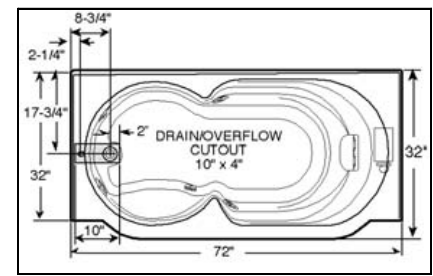

Jacuzzi Designer Series CORTINA

SPECIFICATIONS
 Size: L72" x W32" x H20"
 6 Jets: Fully adj. 4, Neck 2
 Motor HP: 2
 Skirt: Removable, included
 Capacity: 67 gal.
 Shipping Wt.: 145 lbs.
 Recommended Fixtures:
 Bellavista
OPTIONAL ACCESSORIES
 Decorative Trim Kit
 (1) P412 (1) P413 Lg. jets,
 (1) P556-Sm. jet, C263 Pillow
 S750 RapidHeat Heater

Jacuzzi Designer Series MERANO

SPECIFICATIONS
 Size: L72" x W32" x H20"
 6 Jets: Fully adj. 4, Neck 2
 Motor HP: 2
 Skirt: Removable, included
 Capacity: 67 gal.
 Shipping Wt.: 145 lbs.
 Recommended Fixtures:
 Bellavista
OPTIONAL ACCESSORIES
 Decorative Trim Kit
 (1) P412 (1) P413 Lg. jets,
 (1) P556-Sm. jet, C263 Pillow
 S750 RapidHeat Heater