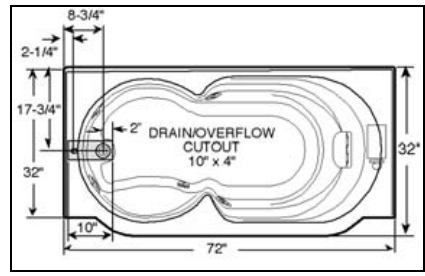

SPECIFICATIONS
Size: L72" x W32" x H20"
6 Jets: Fully adj. 4, Neck 2
Motor HP: 2
Skirt: Removable, included
Capacity: 67 gal.
Shipping Wt.: 145 lbs.
Recommended Fixtures:
Bellavista
OPTIONAL ACCESSORIES
Decorative Trim Kit
(1) P412 (1) P413 Lg. jets,
(1) P556-Sm. jet, C263 Pillow
S750 RapidHeat Heater

	MODEL NO		LIST WHT	MODEL ITEM NO	LIST
Soaker Tub Not Available					
Whirlpool	P920 LH (LD-RP)	*44-0260	$6496.00	Chrome R427-827 *44-8104	$181.00
				Brass R427-829 *44-8107	$320.00